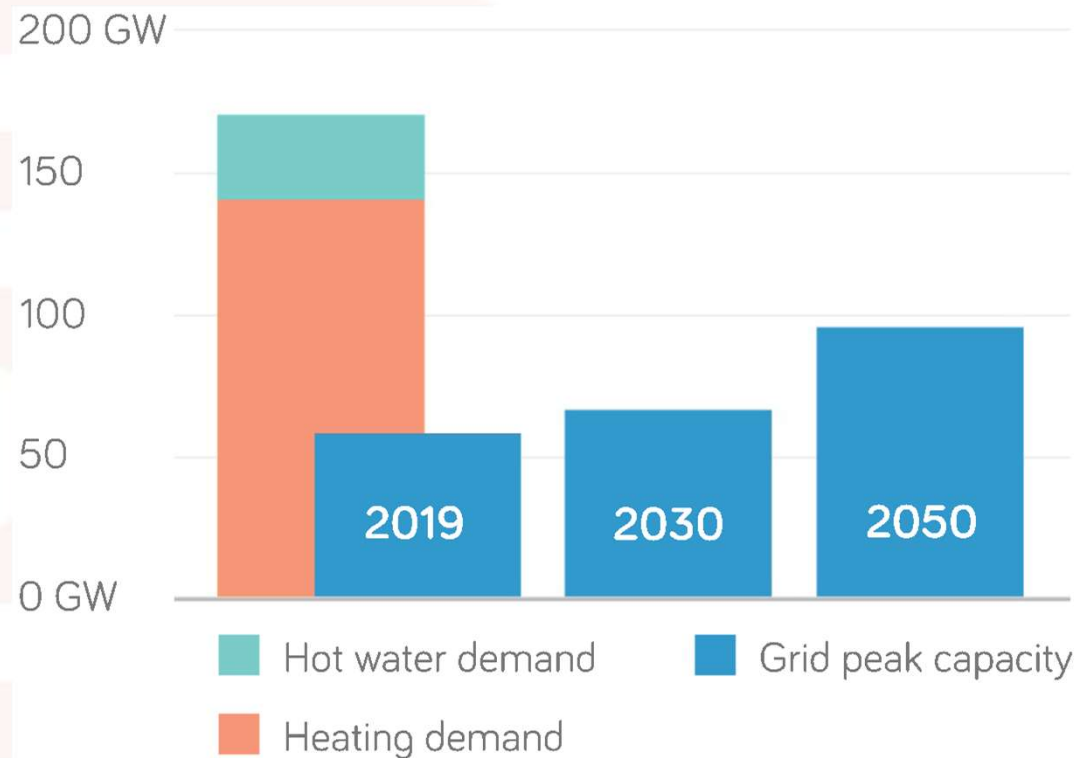

The Sustainable Social Housing Conference 2021

Building and Retrofitting Green Homes

**Jon Bootland
Sustainable Development Foundation**

Global CO₂ emissions

Trajectory to net zero
has to start now to keep
warming below 1.5°C

IPCC 2018 Special Report

2018 IPCC Report

UK CO₂ emissions from buildings

Limitations on the grid

Peak Load Limitations

Even by 2050 we are not projecting to have enough grid peak capacity to meet the demand currently met by gas