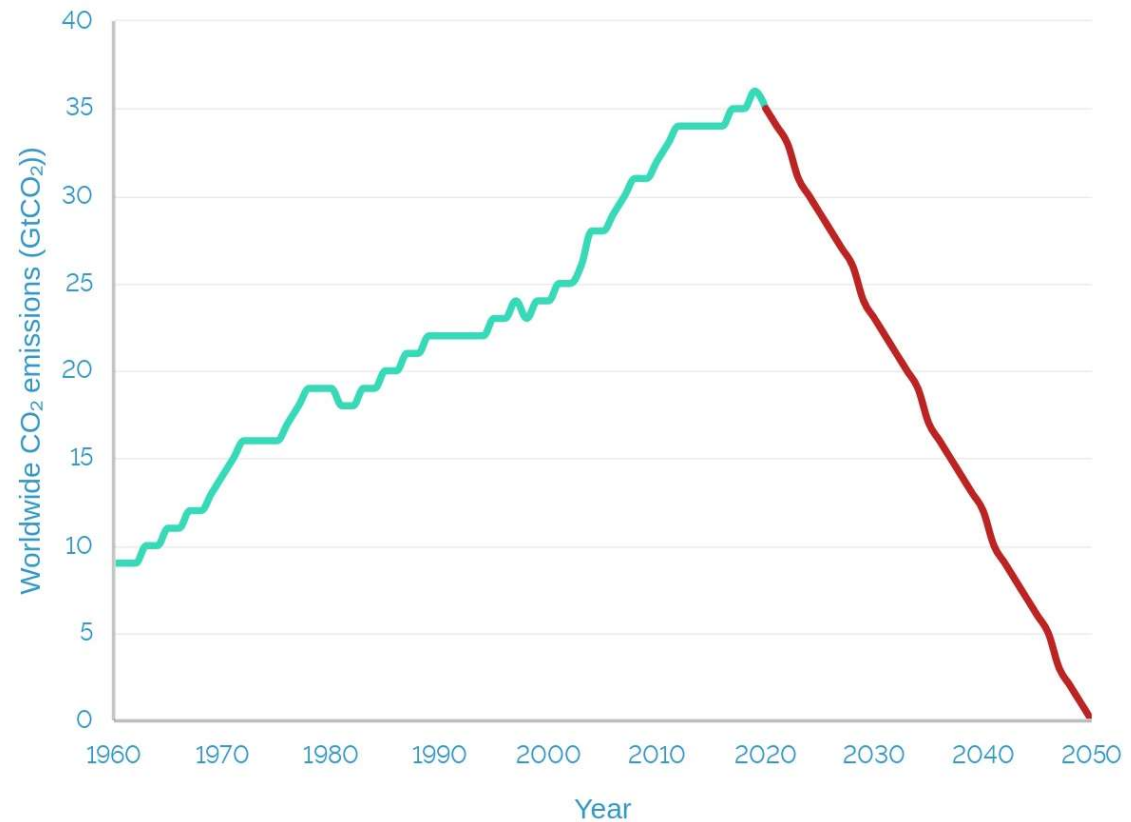

The Sustainable Social Housing Conference 2021

Building and Retrofitting Green Homes

**Jon Bootland
Sustainable Development Foundation**

Global CO₂ emissions

Trajectory to net zero
has to start now to keep
warming below 1.5°C

IPCC 2018 Special Report

2018 IPCC Report

UK CO₂ emissions from buildings

Limitations on the grid

Peak Load Limitations

Even by 2050 we are not projecting to have enough grid peak capacity to meet the demand currently met by gas