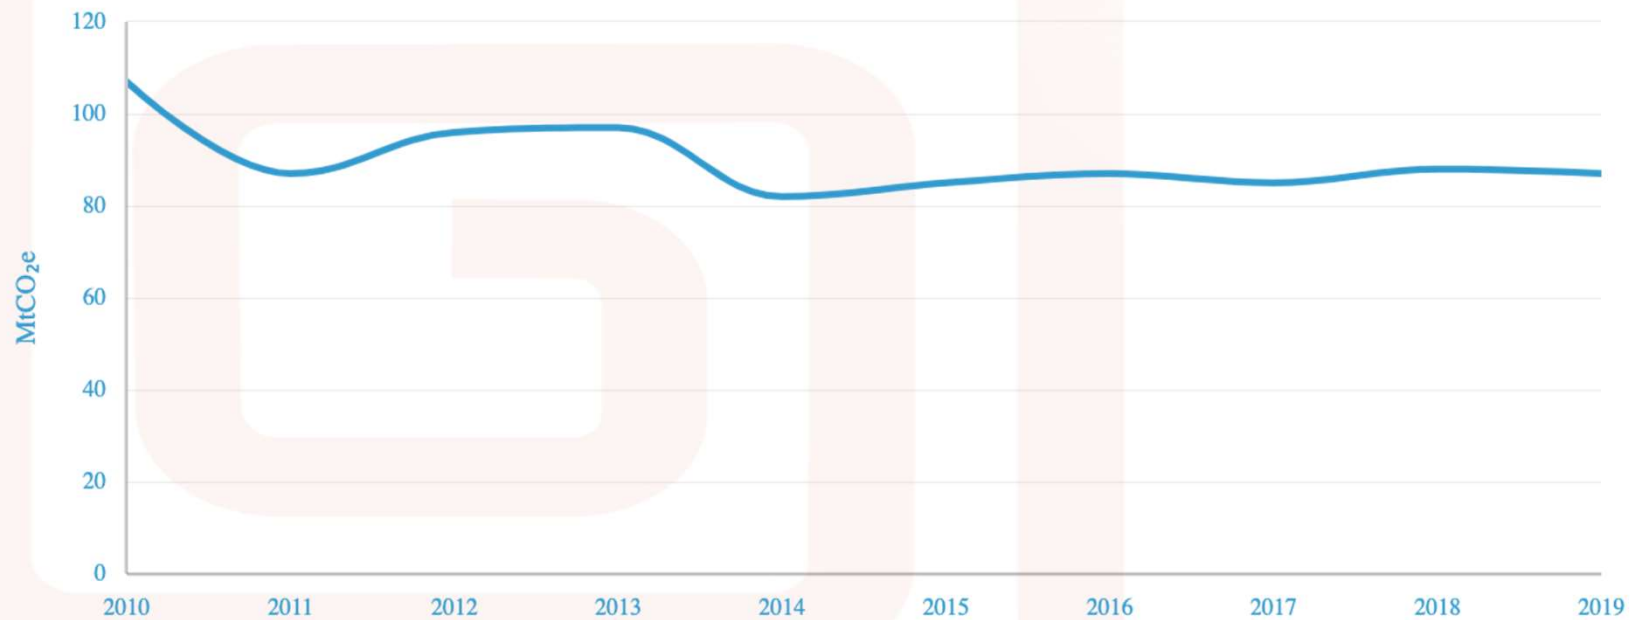

The Sustainable Social Housing Conference 2021

Building and Retrofitting Green Homes

**Jon Bootland
Sustainable Development Foundation**

Global CO₂ emissions

Trajectory to net zero
has to start now to keep
warming below 1.5°C

IPCC 2018 Special Report

2018 IPCC Report

UK CO₂ emissions from buildings

Limitations on the grid

Peak Load Limitations

Even by 2050 we are not projecting to have enough grid peak capacity to meet the demand currently met by gas