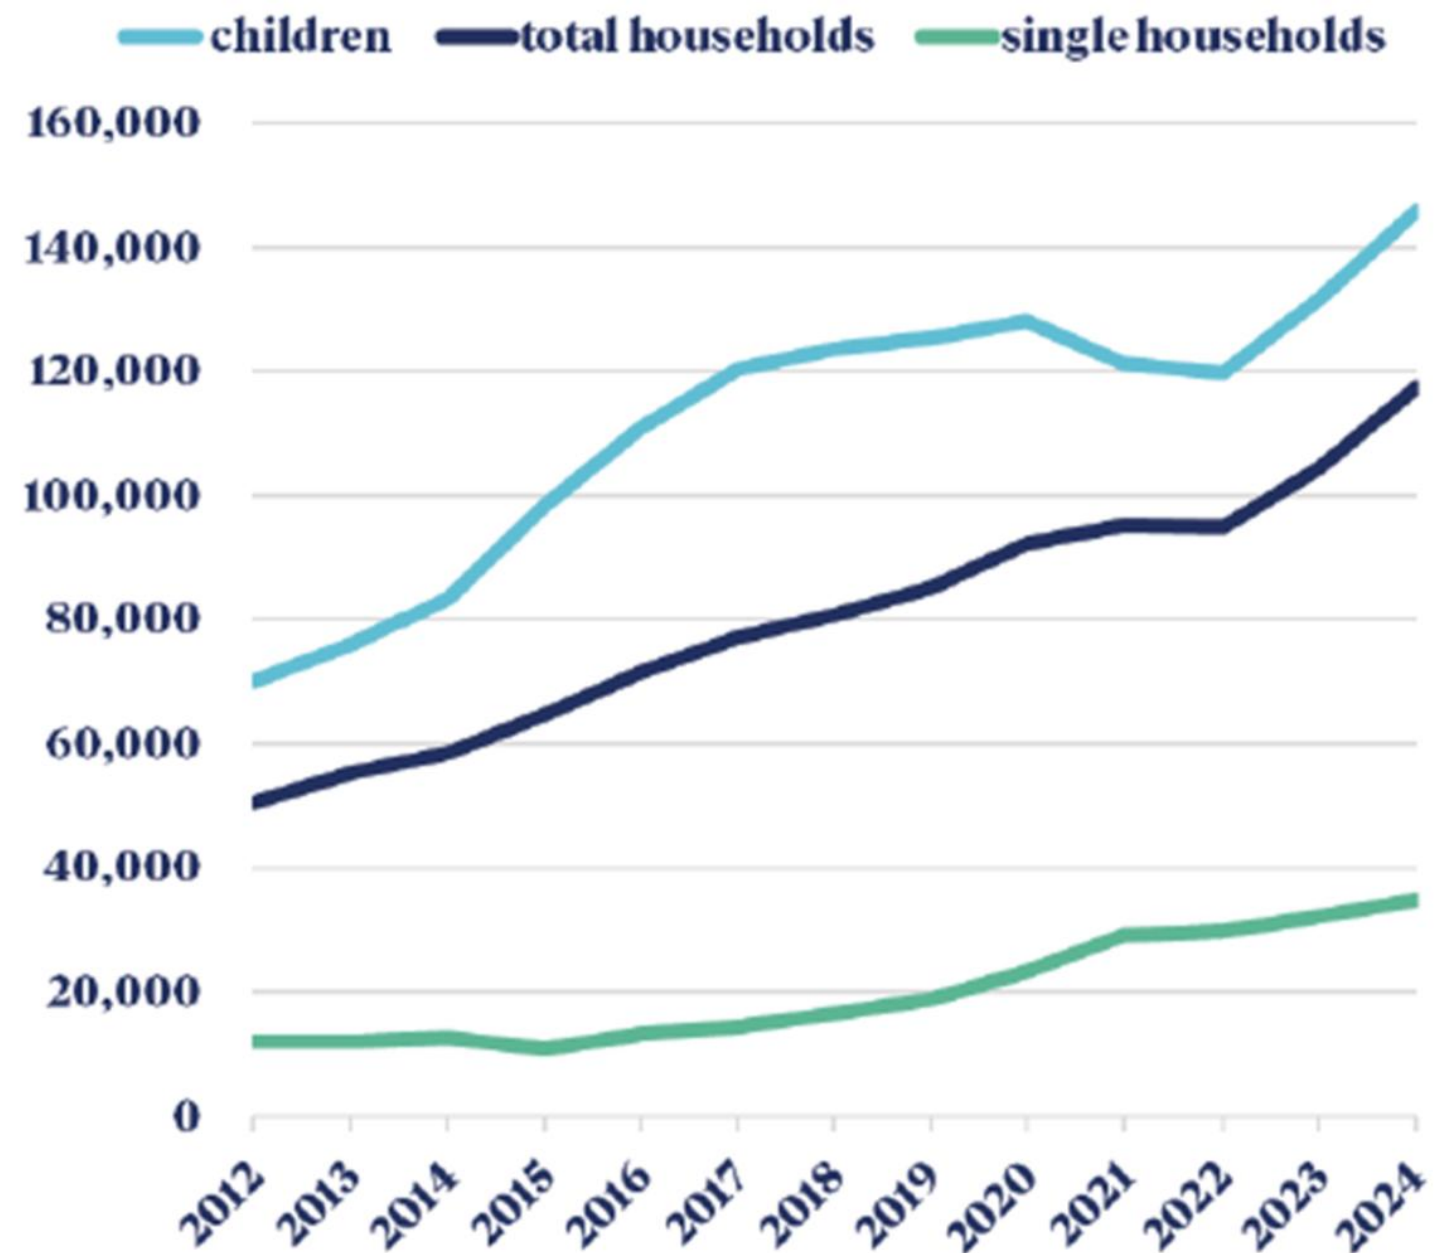

Salma Ravat
CEO

salma@oneroof.org.uk

oneroof.org.uk

Charity Number: 1159018

through
 justice. volunteering. heard
 human created greater
Belonging and processes,
 community
 and create participation and society/community,
 to the a Raising equally democratic
 within are effective
Community: social
 within social community to voices
 young women responsibility men's
 sense collective by awareness
 thinking Ensuring themselves
 of encouraging
 change youth belonging
 rights
 positive

Household and children in temporary accommodation in England

- **Chronic underinvestment in social housing**
- **Insufficient regulation and insecurity in the private rented sector**
- **Fragmented support systems**